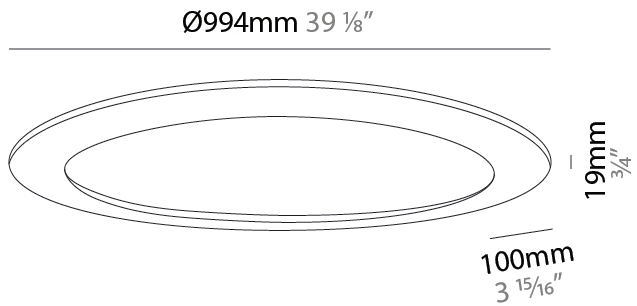

INFINITE RING SURFACE

A52052- _____ - _____

base number   Color   Finish
Temperature   Options

PROJECT
TYPE
SPECIFIER
QUANTITY
DATE

1. To build a product code in our configurator select the specify button on the base model # product page
2. To build a manual product code on this datasheet choose from the options listed below in blue font and add the suffix to the base model #

GENERAL

Series: Infinite Ring
Partner: Ivela
Division: Architectural
Installation: Surface
Product Type: Panels
Mounting Location: Ceiling
Light Distribution: Direct

PHYSICAL

Shape: Square
Length (mm): 994
Length (in): 39 1/8
Width (mm): 100
Width (in): 3 15/16
Height (mm): 19
Height (in): 3/4
Diffuser: PMMA - Opal
Fixture Finish: WHI / BLK / GLD
Fixture Material: Aluminum

ELECTRICAL

Lamp Type: LED
Input Wattage (W): 62
Dimming: Tri-Mode (Non-Dimming and Phase Dimming (120Vac only) and 0-10V Dimming)
Driver Included: No
Driver Location: Remote
Driver Type: Constant Voltage - Universal
Driver Class: Class 2
Housing: ENCP 5 (ERP) ENCP 8 (SC Power)
Input Voltage (V): 120 - 277
Output Voltage (V): 24

LED

Color Temperature (°K): 2700 / 3000 / 3500 / 4000
Max. Delivered Lumen (lm): 3720 / 3875 / 3989 / 4107
Nominal Lumen (lm): 7440 / 7770 / 7980 / 8215
CRI: >93 CRI
Lamp Life (hrs): 50000

OPTICAL

RATINGS AND CERTIFICATIONS

Certified By: CSA Certified to UL and CSA Standards
IP rating: IP20