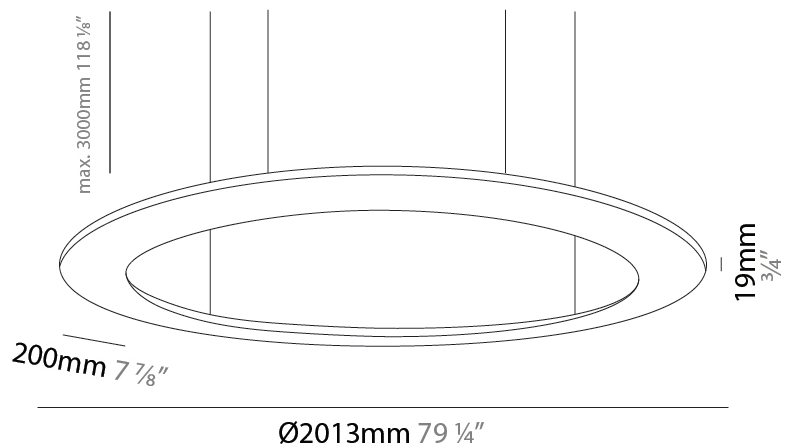

INFINITE RING SUSPENSION

A51085- _____ - _____

base number   Color   Finish
Temperature   Options

1. To build a product code in our configurator select the specify button on the base model # product page
2. To build a manual product code on this datasheet choose from the options listed below in blue font and add the suffix to the base model #

GENERAL

Series: Infinite Ring
Partner: Ivela
Division: Architectural
Installation: Suspension
Product Type: Panels
Mounting Location: Ceiling
Light Distribution: Direct

PHYSICAL

Shape: Square
Length (mm): 2103
Length (in): 79 1/4
Width (mm): 100
Width (in): 3 15/16
Height (mm): 19
Height (in): 3/4
Max. Overall Height (mm): 2500
Max. Overall Height (in): 98 7/16
Diffuser: PMMA - Opal
Fixture Finish: WHI / BLK / GLD
Fixture Material: Aluminum

ELECTRICAL

Lamp Type: LED
Input Wattage (W): 126
Dimming: Tri-Mode (Non-Dimming and Phase Dimming (120Vac only) and 0-10V Dimming)
Driver Included: No
Driver Location: Remote
Driver Type: Constant Voltage - Universal
Driver Class: Class 1
Housing: ENCP 8
Input Voltage (V): 120 - 277
Output Voltage (V): 24

LED

Color Temperature (°K): 2700 / 3000 / 3500 / 4000
Max. Delivered Lumen (lm): 7560 / 7875 / 8109 / 8347
Nominal Lumen (lm): 15120 / 15750 / 16199 / 16675
CRI: >93 CRI
Lamp Life (hrs): 50000

OPTICAL

RATINGS AND CERTIFICATIONS

Certified By: Certified for North American Standards
IP rating: IP20